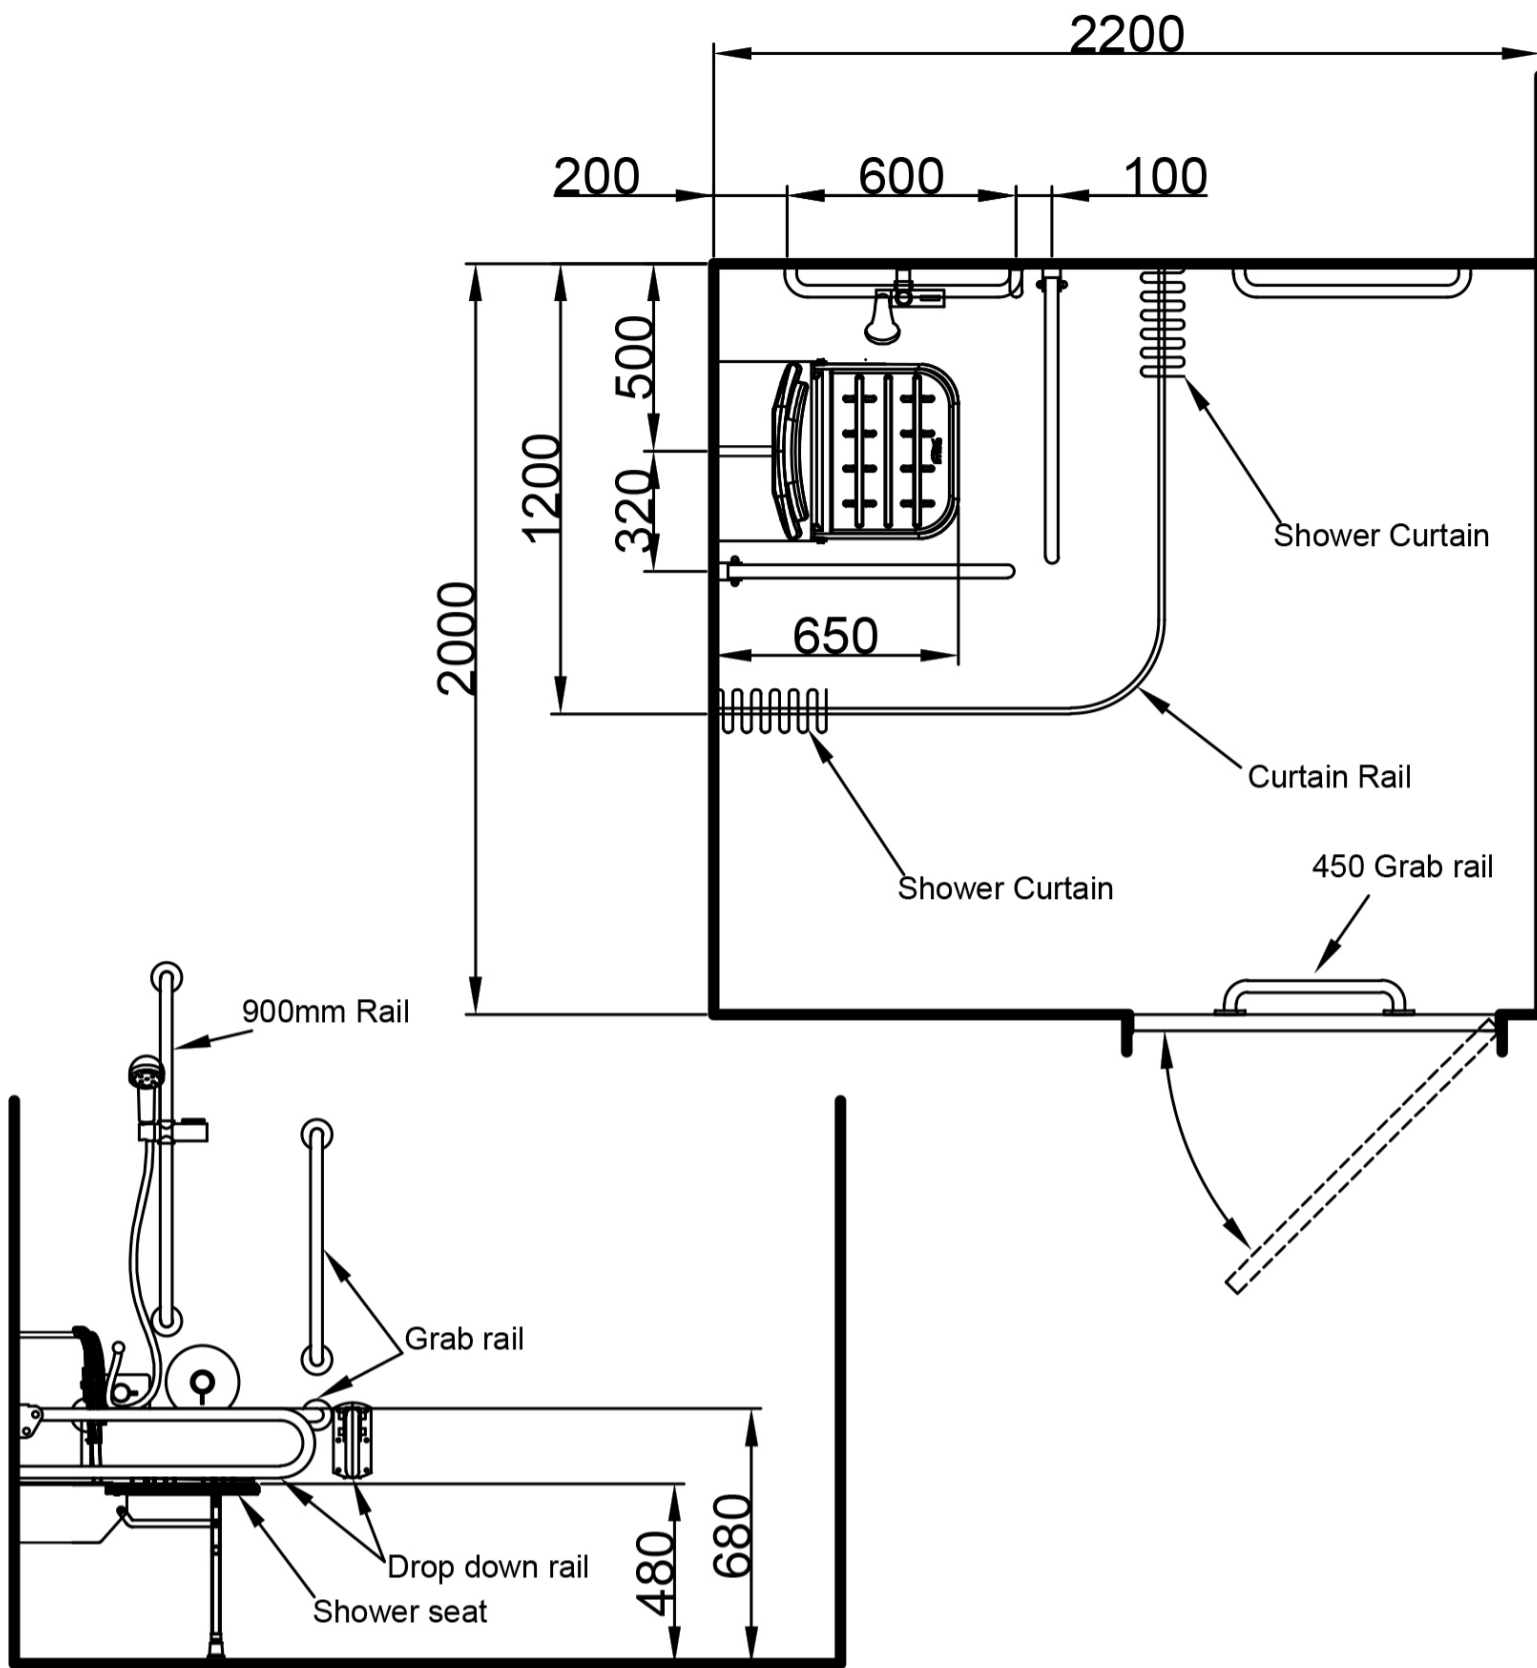

### Product Detail:

- 1 x TMV3 thermostatic sequential shower kit
- 2 x 800mm Single arm friction hinged rails
- 3 x 620mm Straight grab rails
- 1 x 480mm Straight grab rail
- 1 x 900mm Slider rail
- 1 x 1200mm x 1200mm Shower rail
- 2 x 1800mm x 2000mm Weighted shower curtains
- 1 x Robe hook
- 1 x Slimline shower seat with back rest

TMV3 thermostatic mixer shower with extended lever  
 Non-corrosive stainless steel grab rails with concealed fixings-  
 Complies with Doc M of the Building Regulations  
 WRAS approved

Reference (specify): 321104

Available colours/finishes

SP

SS

Order Code	Size (A)
321104	

PLEASE NOTE: Every effort has been made to ensure as much accuracy as possible. However, due to print restrictions exact colour match is not always possible. Featured products may also be changed from time to time, but are correct at time of publication.